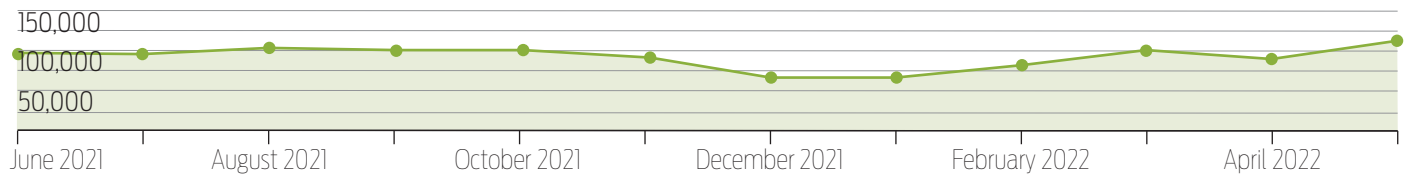

UNIQUE PAGE VIEWS

Page Views