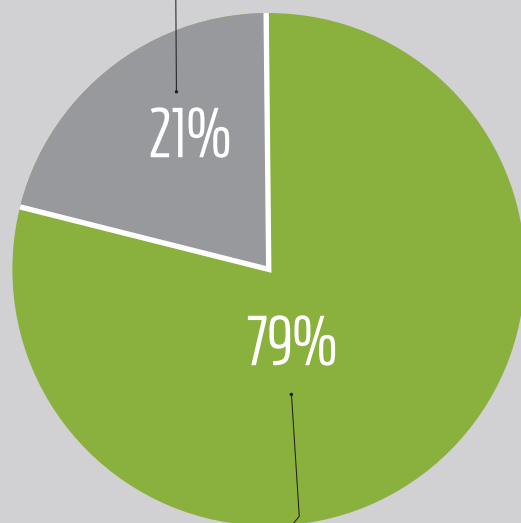

1,808,521

TOTAL NUMBER OF IMPRESSIONS
FOR ALL ADVERTS

CLICKS

730

TOTAL NUMBER OF CLICKS
FOR ALL ADVERTS

CTR

0.04%

AVERAGE CLICK THROUGH RATE
FOR ALL ADVERTS

RETURNING VISITOR

NEW VISITOR