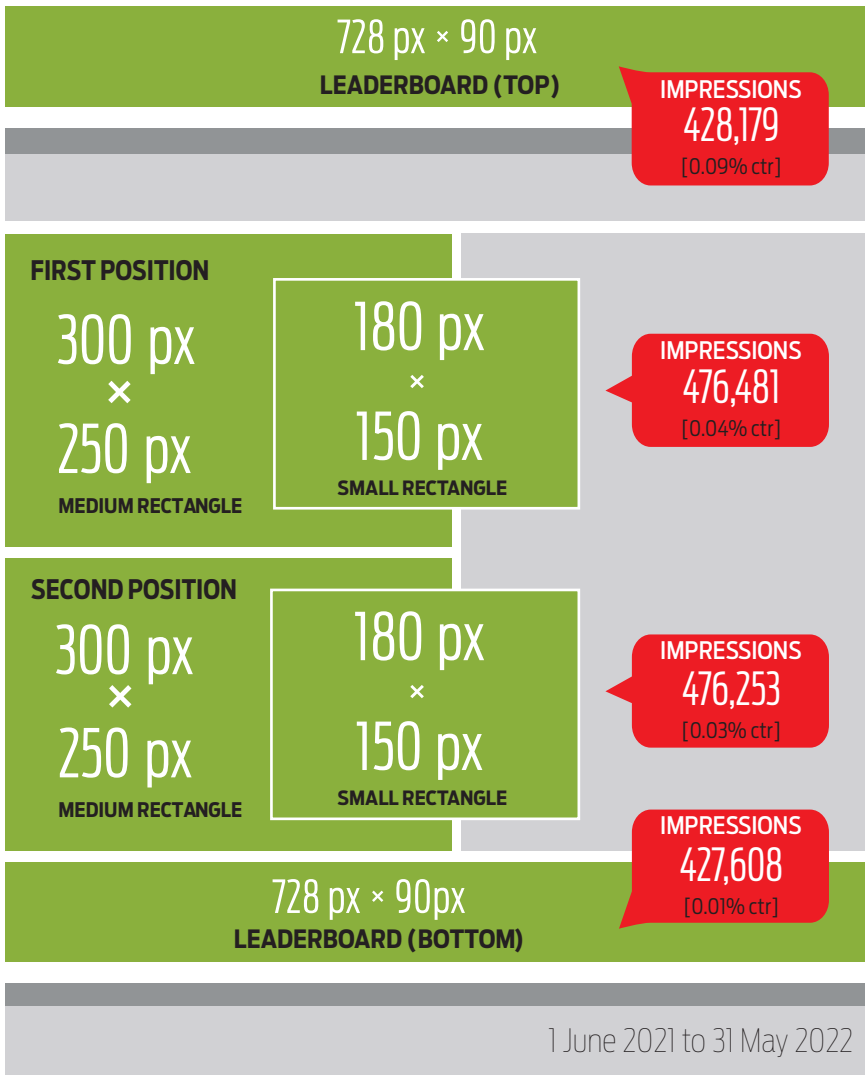

ONLINE ADVERTISING

POSITIONS

LEADERBOARDS display when the browser is 768 pixels or more wide. They can be:

- top - above the navbar/header
- bottom - above the footer.

RECTANGLES A medium rectangle appears on article pages in the left column when the browser is at least 768 pixels, or below the article when the browser is under 481 pixels. This is replaced by a small rectangle in the left column when the browser width is 481 to 767 pixels.

IMAGES All artwork to be RGB colour, flattened with no transparency layers. Recommended minimum resolution is 72 dpi.

SIZES All dimensions in pixels, width by height:

- Leaderboard 728px by 90px.
- Medium rectangle 300px by 250px.
- Small rectangle 180px by 150px.

AD TYPE

Leaderboard (top)

Medium (and small) rectangle

Leaderboard (bottom)

SIZE

728px × 90px

300px × 250px (and 180px × 150px)

728px × 90px

869,344

AVERAGE TIME ON PAGES

1.35 minutes

PROFILES OF USERS

DEVICES USED

DESKTOP	71%
MOBILE	27%
TABLET	2%

ONLINE VISITOR DATA

IMPRESSIONS